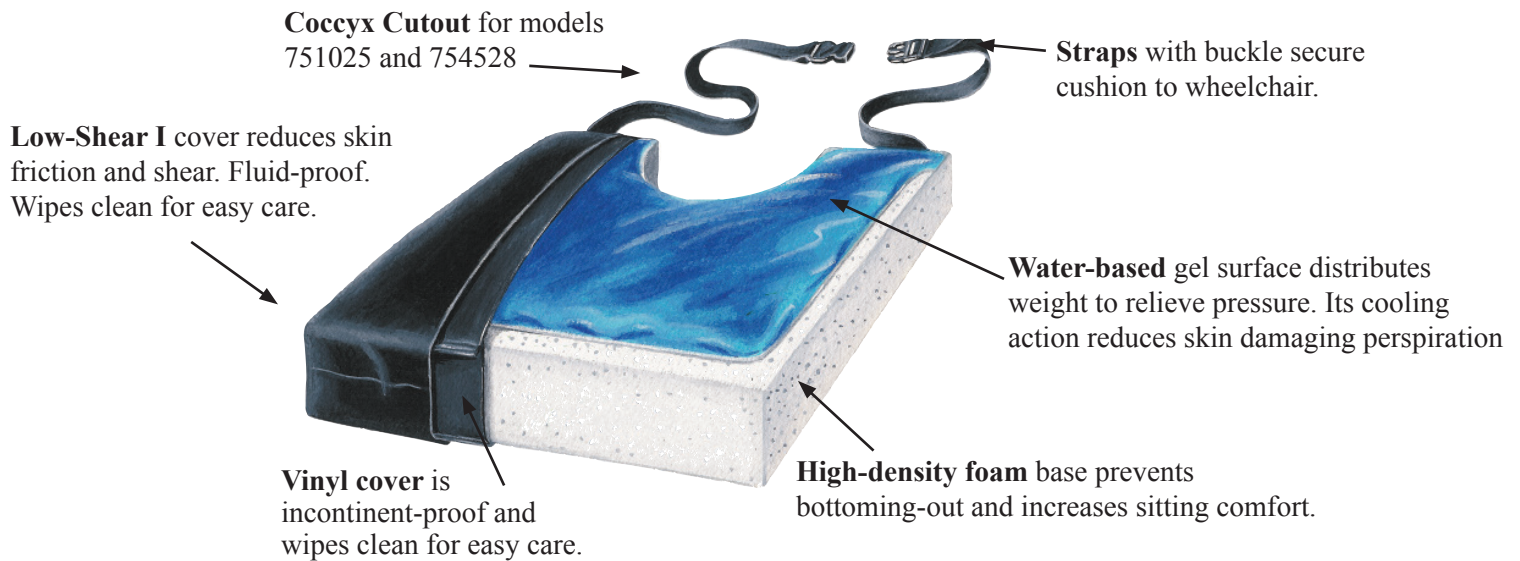

### Purpose

Skil-Care's Gel-Foam Cushion is a combination gel and foam cushion designed to relieve pressure. The water based gel surface provides cooling action that reduces skin-damaging perspiration.

### Important Safety Reminder

The Low-Shear cover has a safety strap that prevents the cushion from slipping off the seat. This strap must be secured to the wheelchair frame.